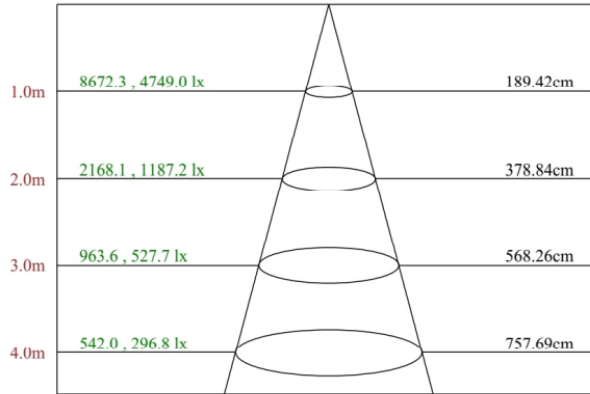

Specification - Com Lite sports hall

Revision 1

Product Information

Model No.	SHB120
Power Consumption(±5%)	115w
Power Supply	Moso
Input Voltage	220-240 VAC, 50-60Hz
Power Factor	>0.95
Driver Type	Constant Current
LED Type	SMD
Luminous Flux (±10%) 4000k Ra80	15500lm
Optic	90 degrees
Efficiency (4000k)	> 130lm per watt
CCT	4000k or 5700k
Color Rendering Index	Ra80
Class	Class I
SCDM	< 6
IK rating	IK09
IP Rating	IP65
Colour	White
Finish	Akzo Nobel Powdercoating ST36 corrosion
Dimensions	330x318x74mm
Options	
Dimmable	Dali, 1-10v
Emergency	Standard, self test, Dali self test (Remote)
Sensor	Remote only

Applications

Retail, Sports Courts , Warehouses

Photometry

Max , Ave Beam angle of C0 plane 86.89

Lifespan and Warranty

Lifetime of LED @ Ta=25°C

> 80,000hrs L80B20

Warranty