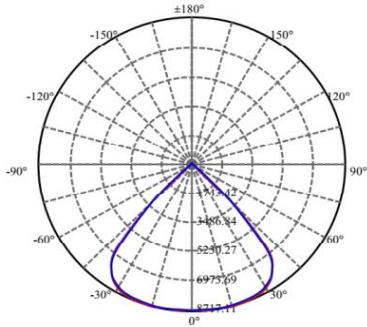

Specification - Com Lite sports hall

Revision 1

Product Information

Model No.	SHB120
Power Consumption(±5%)	115w
Power Supply	Moso
Input Voltage	220-240 VAC, 50-60Hz
Power Factor	>0.95
Driver Type	Constant Current
LED Type	SMD
Luminous Flux (±10%) 4000k Ra80	15500lm
Optic	90 degrees
Efficiency (4000k)	> 130lm per watt
CCT	4000k or 5700k
Color Rendering Index	Ra80
Class	Class I
SCDM	< 6
IK rating	IK09
IP Rating	IP65
Colour	White
Finish	Akzo Nobel Powdercoating ST36 corrosion
Dimensions	330x318x74mm
Options	
Dimmable	Dali, 1-10v
Emergency	Standard, self test, Dali self test (Remote)
Sensor	Remote only

Applications

Retail, Sports Courts , Warehouses

Photometry

Max , Ave Beam angle of C0 plane 86.89

Lifespan and Warranty

Lifetime of LED @ Ta=25°C

> 80,000hrs L80B20

Warranty