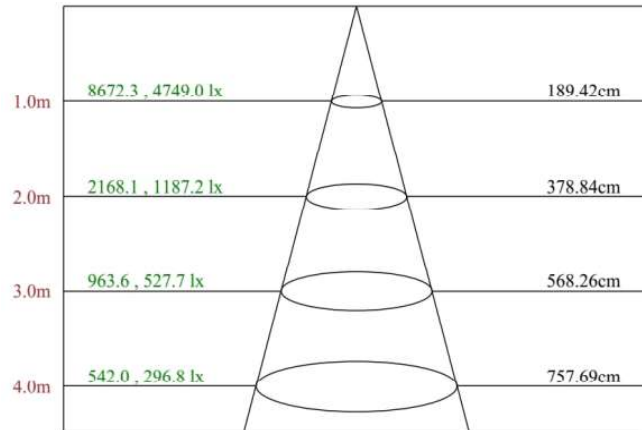

Specification - Com Lite sports hall

Revision 1

Product Information	
Model No.	SHB120
Power Consumption(±5%)	115w
Power Supply	Moso
Input Voltage	220-240 VAC, 50-60Hz
Power Factor	>0.95
Driver Type	Constant Current
LED Type	SMD
Luminous Flux (±10%) 4000k Ra80	15500lm
Optic	90 degrees
Efficiency (4000k)	> 130lm per watt
CCT	4000k or 5700k
Color Rendering Index	Ra80
Class	Class I
SCDM	< 6
IK rating	IK09
IP Rating	IP65
Colour	White
Finish	Akzo Nobel Powdercoating ST36 corrosion
Dimensions	330x318x74mm
Options	
Dimmable	Dali, 1-10v
Emergency	Standard, self test, Dali self test (Remote)
Sensor	Remote only

Applications

Retail, Sports Courts , Warehouses

Photometry

Max , Ave Beam angle of C0 plane 86.89

Lifespan and Warranty

Lifetime of LED @ Ta=25°C > 80,000hrs L80B20

Warranty 5 years