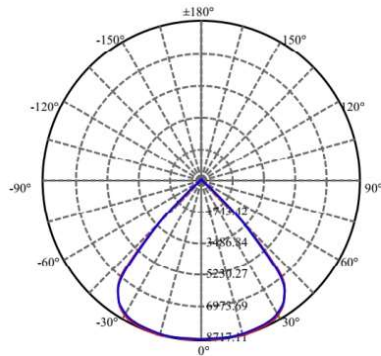

Specification - Com Lite sports hall

Revision 1

Product Information	
Model No.	SHB120
Power Consumption(±5%)	115w
Power Supply	Moso
Input Voltage	220-240 VAC, 50-60Hz
Power Factor	>0.95
Driver Type	Constant Current
LED Type	SMD
Luminous Flux (±10%) 4000k Ra80	15500lm
Optic	90 degrees
Efficiency (4000k)	> 130lm per watt
CCT	4000k or 5700k
Color Rendering Index	Ra80
Class	Class I
SCDM	< 6
IK rating	IK09
IP Rating	IP65
Colour	White
Finish	Akzo Nobel Powdercoating ST36 corrosion
Dimensions	330x318x74mm
Options	
Dimmable	Dali, 1-10v
Emergency	Standard, self test, Dali self test (Remote)
Sensor	Remote only

Applications

Retail, Sports Courts , Warehouses

Photometry

Max , Ave Beam angle of C0 plane 86.89

Lifespan and Warranty

Lifetime of LED @ Ta=25°C > 80,000hrs L80B20

Warranty 5 years